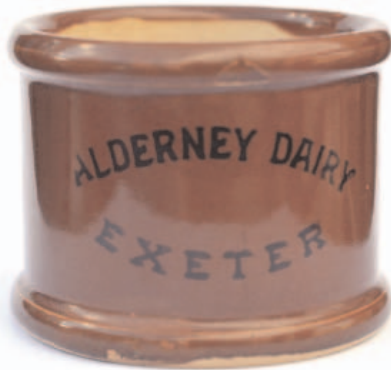

CONDITION Before bidding please ensure
items meet your condition requirements - so
INSPECT! On sale day **ALL** items sold
AS SEEN - NO RETURNS