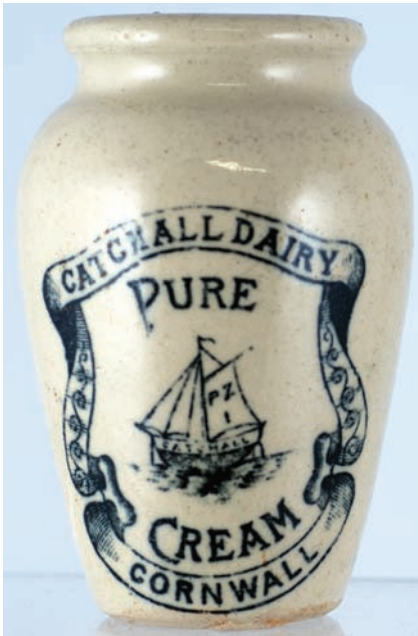

E21. BRISTOL matchstriker. 5.25ins diam, circular base with pyramidal shape top, decorated all over in **burnt orange** transfers, 'Bristol. Soda Water/ Summer's' to each side with pictorial t.m. Superb - nay - fantastic! (JR) £118.00