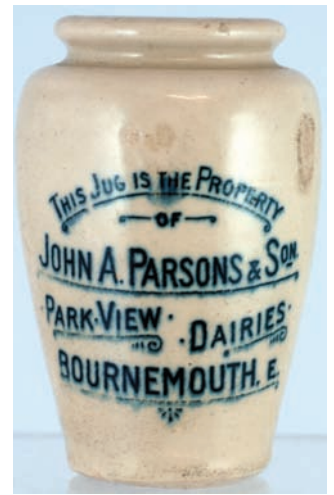

E39. SOUTH MOLTON flat sided hip flask, t.t., rear handle. Shoulder imp'd 'L TANNER/ Wine & Spirit Merchant/ Sout Molton'. Rear near base imp'd 'G Hawley (?)/ Bristol'. Exc/ A1 £82.60

E43. BOURNEMOUTH cream pot. 3.75ins tall, off white, black transfer 'This jug is the property/ of/ John A parson & Son/ park view Dairies/ bournemouth E'. Rear Scratch mark otherwise good. £70.80