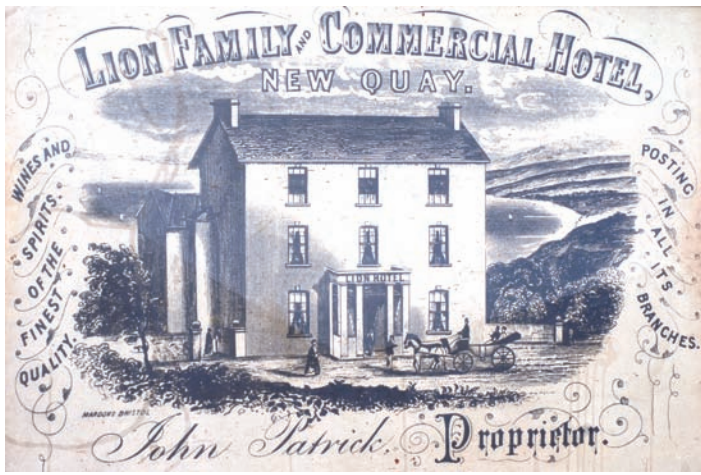

E24. EXETER g.b's group, all std., t.t. other 3 light brown/ beige 1. The Yacht Beverage, boat pict. Price p.m. 2. Kerswell & Grafton, man & lock pict. t.m. Price p.m. 3. W H Grafton Price p.m. 4. Ham's p.m. All very good. (4) £17.70