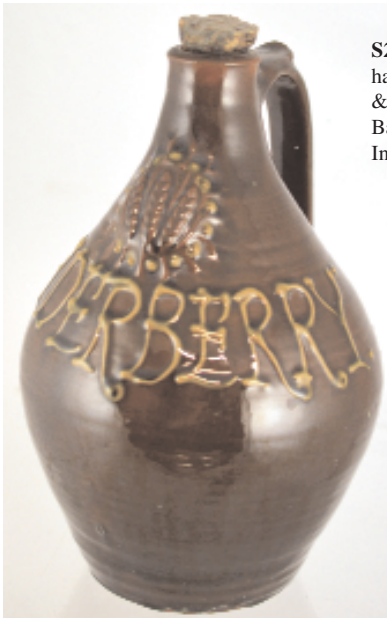

**POSTAL (or email) BIDS**

Should reach BBR no later than Thursday prior - email/ tel to double check

**S27. ELDERBERRY** flagon, rear handle. 9.5ins tall, piped cream lettering & cartouche on shiny brown ground. Base inscribed 'D MANN/ 1960'. Interesting Art Pottery piece. (JR) £8.26