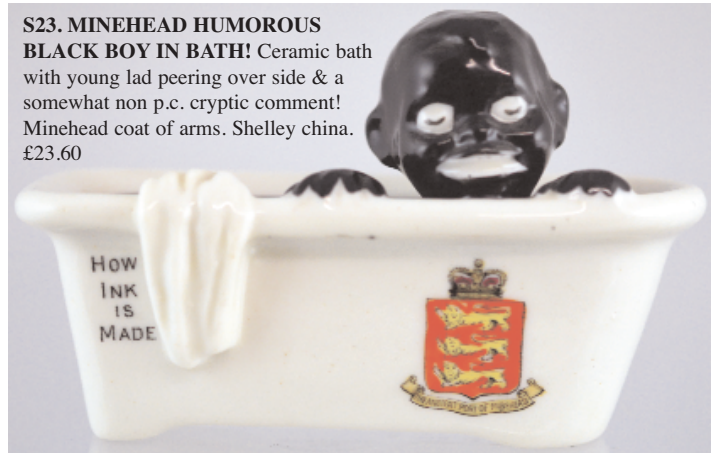

**S15. WRIGHTS DAIRY/ SUPPLIED CHEYNE HOSPITAL** plus testament, address, returns policy. Black transfer on cream coloured bodies. Good (2) £17.70

**S16. AVAN HOBOKEN/ ROTTERDAM sealed gin.** 11ins tall, black glass, typical square tapering form, pig snout. Embossed to opposing sides, shoulder seal 'AVH'. Very Good. (CM) £41.30

**S17. MERMAN ROCKINGAHL GLAZED GIN FLASK.** Shiny brown glaze, 7ins long. Detailed anthropomorphic ergonomic shaped flask c.1860's. Very good. (DD) £35.40

**S18. WARNERS SAFE CURE/ LONDON.**

Classic half pint with familiar large safe pictorial green glass example. Stands up but extraordinarily fire (?) misshapen? (AB) £8.26

**S19. HANDYSIDES/ BLOOD PURIFIER.**

Heavy square panelled, long necked, black glass form, 11.2ins tall. Typically crude. Very good. (AB) £35.40

**S23. MINEHEAD HUMOROUS BLACK BOY IN BATH!**

Ceramic bath with young lad peering over side & a somewhat non p.c. cryptic comment! Minehead coat of arms. Shelley china. £23.60