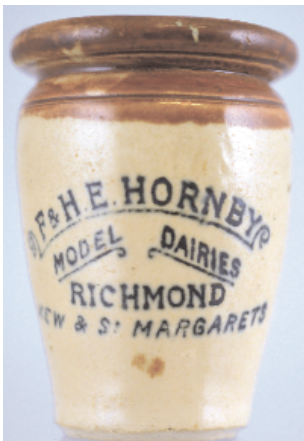

**S5. STAINES ACID ETCHED soda syphon.** Delightful, rearing lion pict. 'A. Harwood/ Staines'. Plus an unusual blanked out acid etched rear - H rawson? Good. £5.90

**S2. F & H E HORNBY/ MODEL DAIRIES/ RICHMOND/ KEW & ST MARGARETS'. 3ins tall, dark red brown top, lower cream, black transfer. Very good. £8.26**