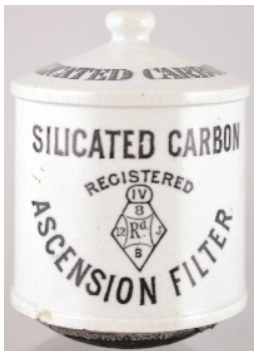

S8. SILICATED CARBON/ ASCENSION FILTER. 3.25ins tall, circular **all white** ceramic covered all over with **black** transfer - includes diamond registry mark. (GM) £5.90